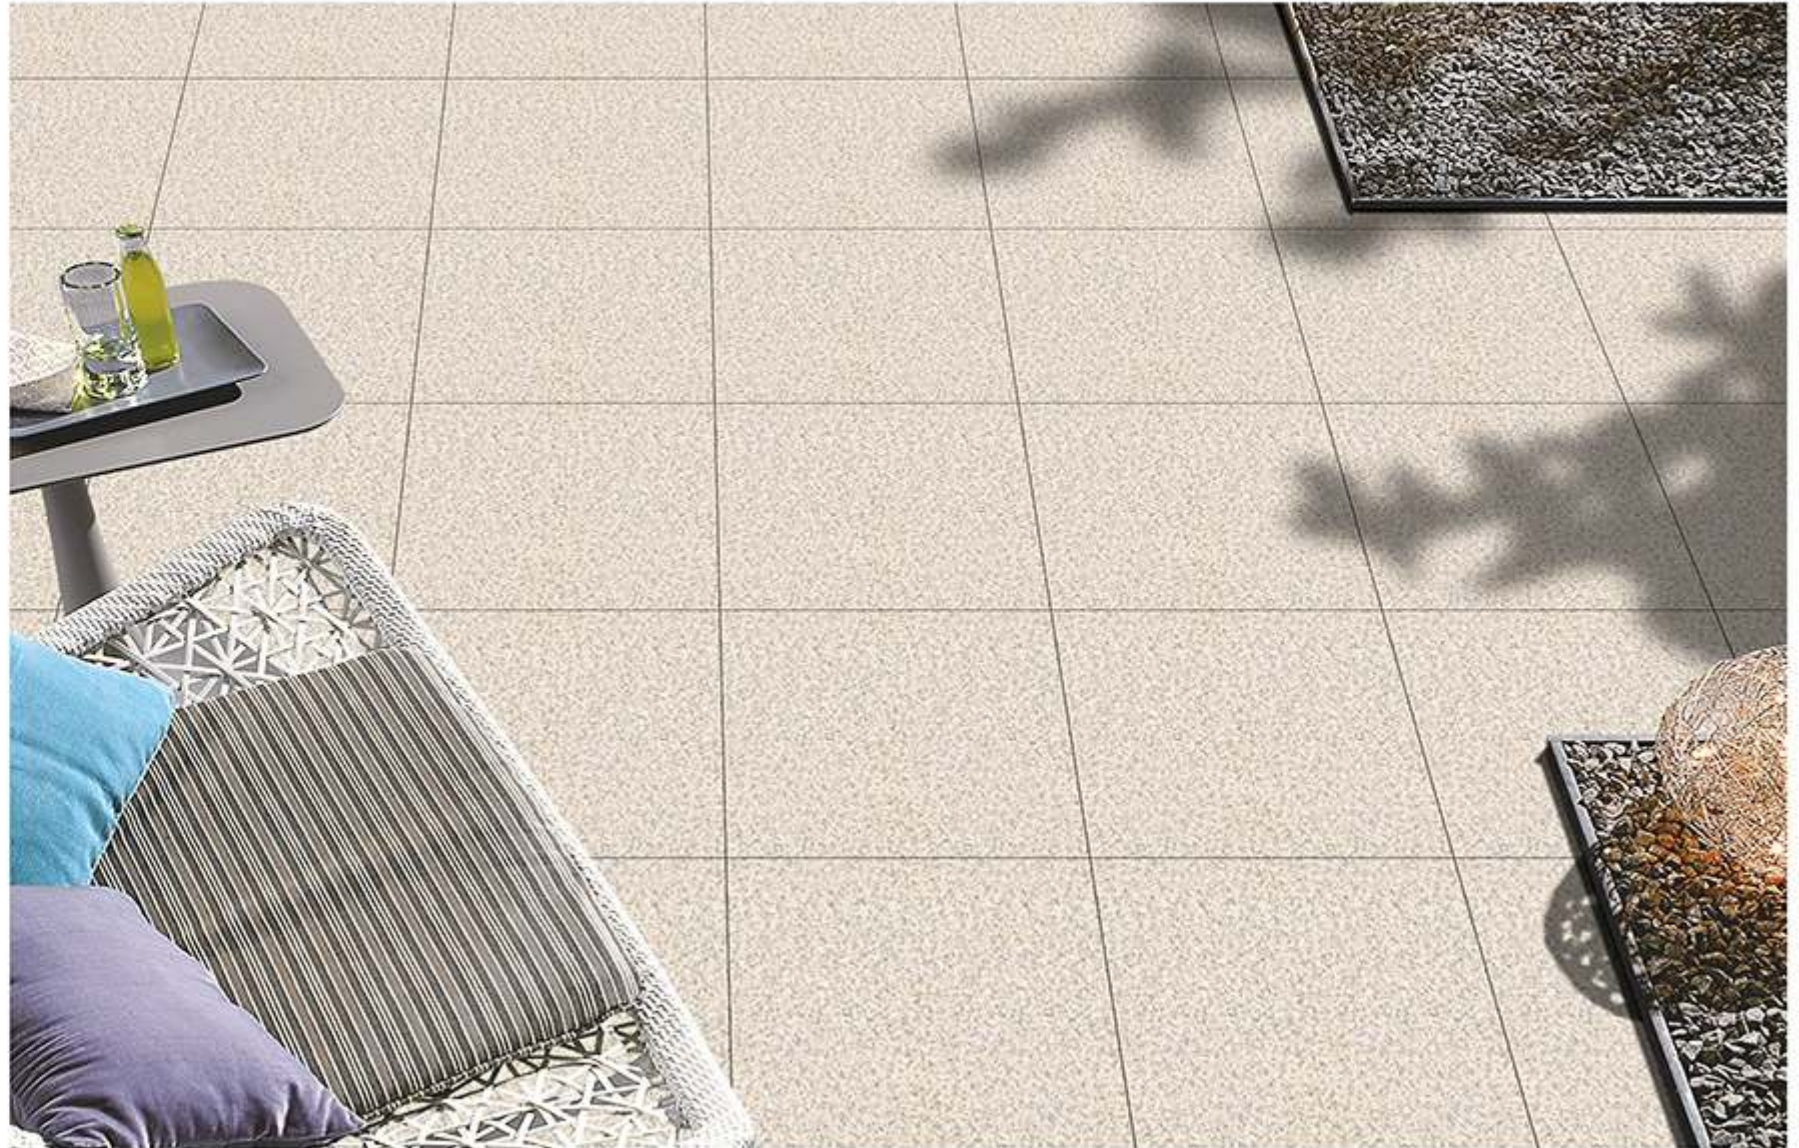

Applicable On
Wall & Floor

HD
Clarity

Random
Design

Zero
Maintenance

Eco
Friendly