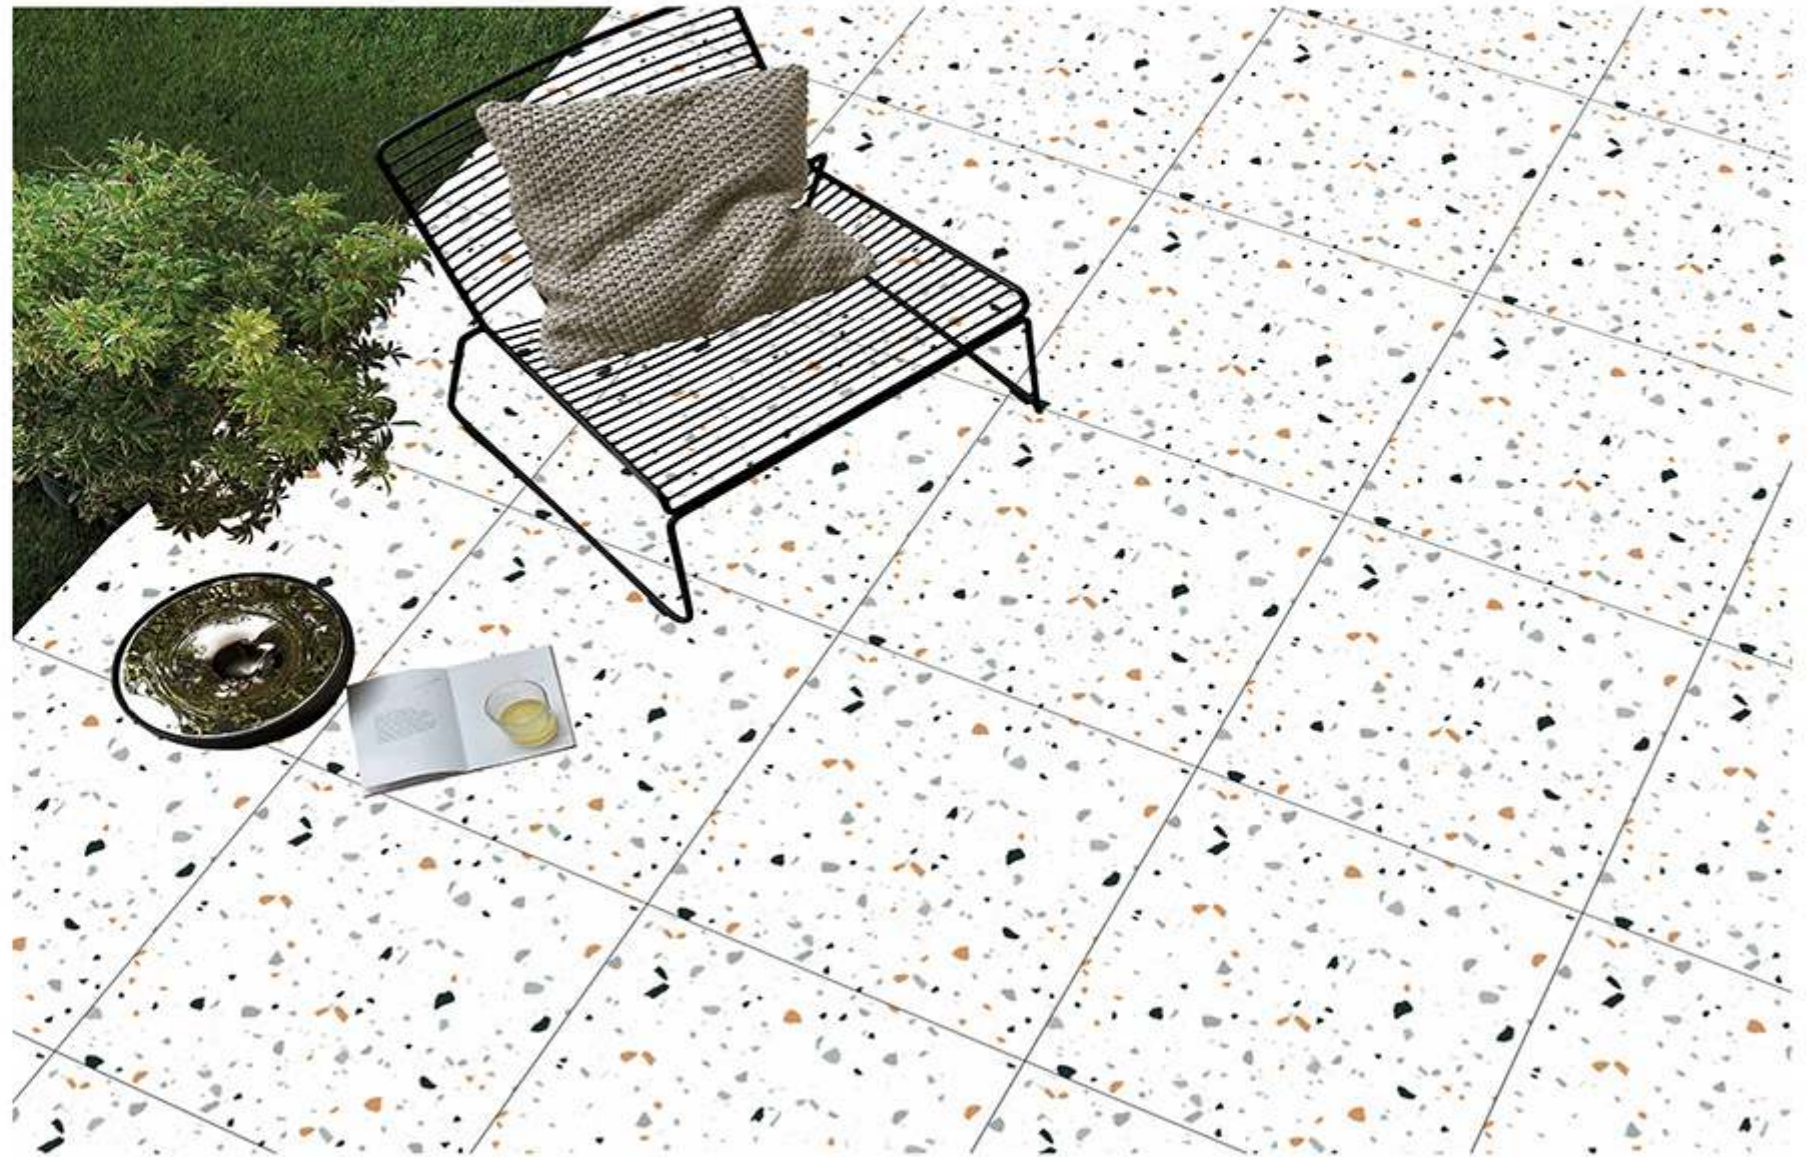

PLAIN SERISE

400x400MM | VITRIFIED PARKING TILES

PL-376

-  Applicable On Wall & Floor
-  HD Clarity
-  Random Design
-  Zero Maintenance
-  Eco Friendly

PL-378

Applicable On
Wall & Floor

HD
Clarity

Random
Design