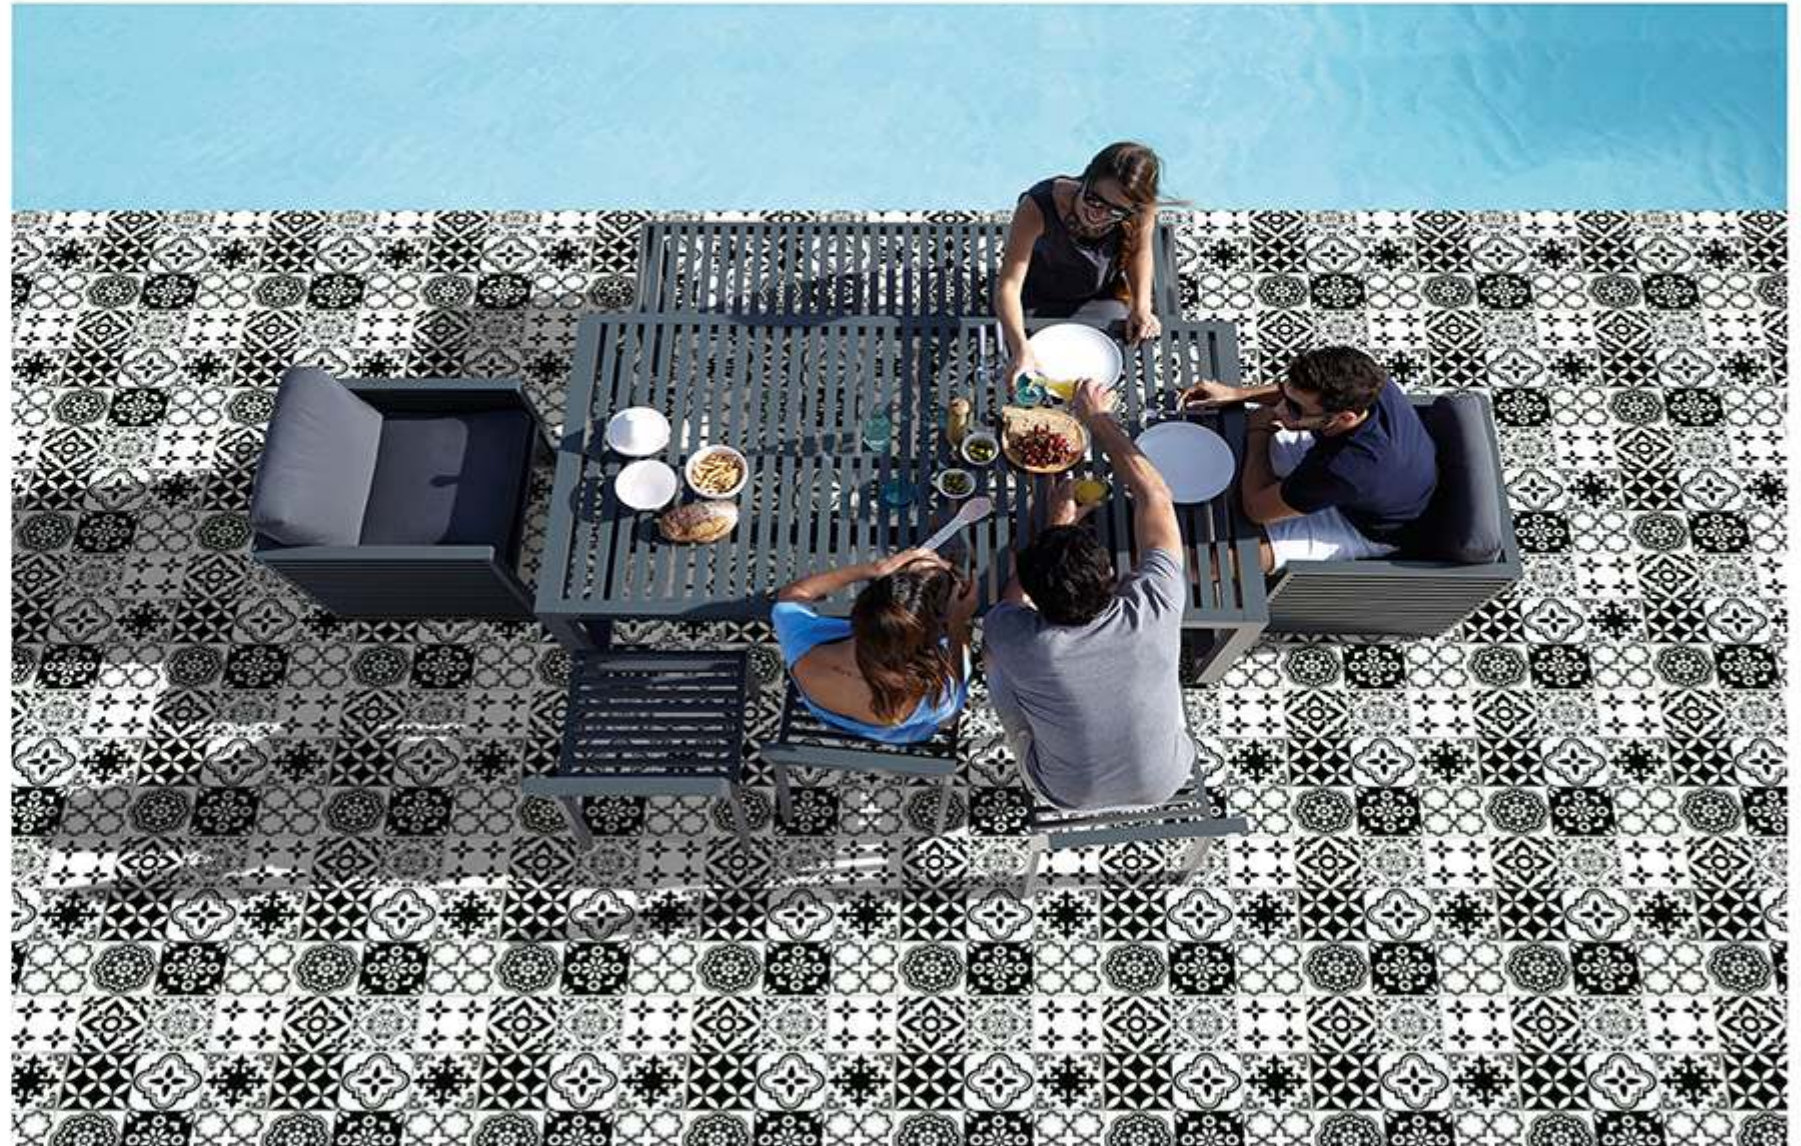

Applicable On
Wall & Floor

HD
Clarity

Random
Design

Zero
Maintenance

Eco
Friendly