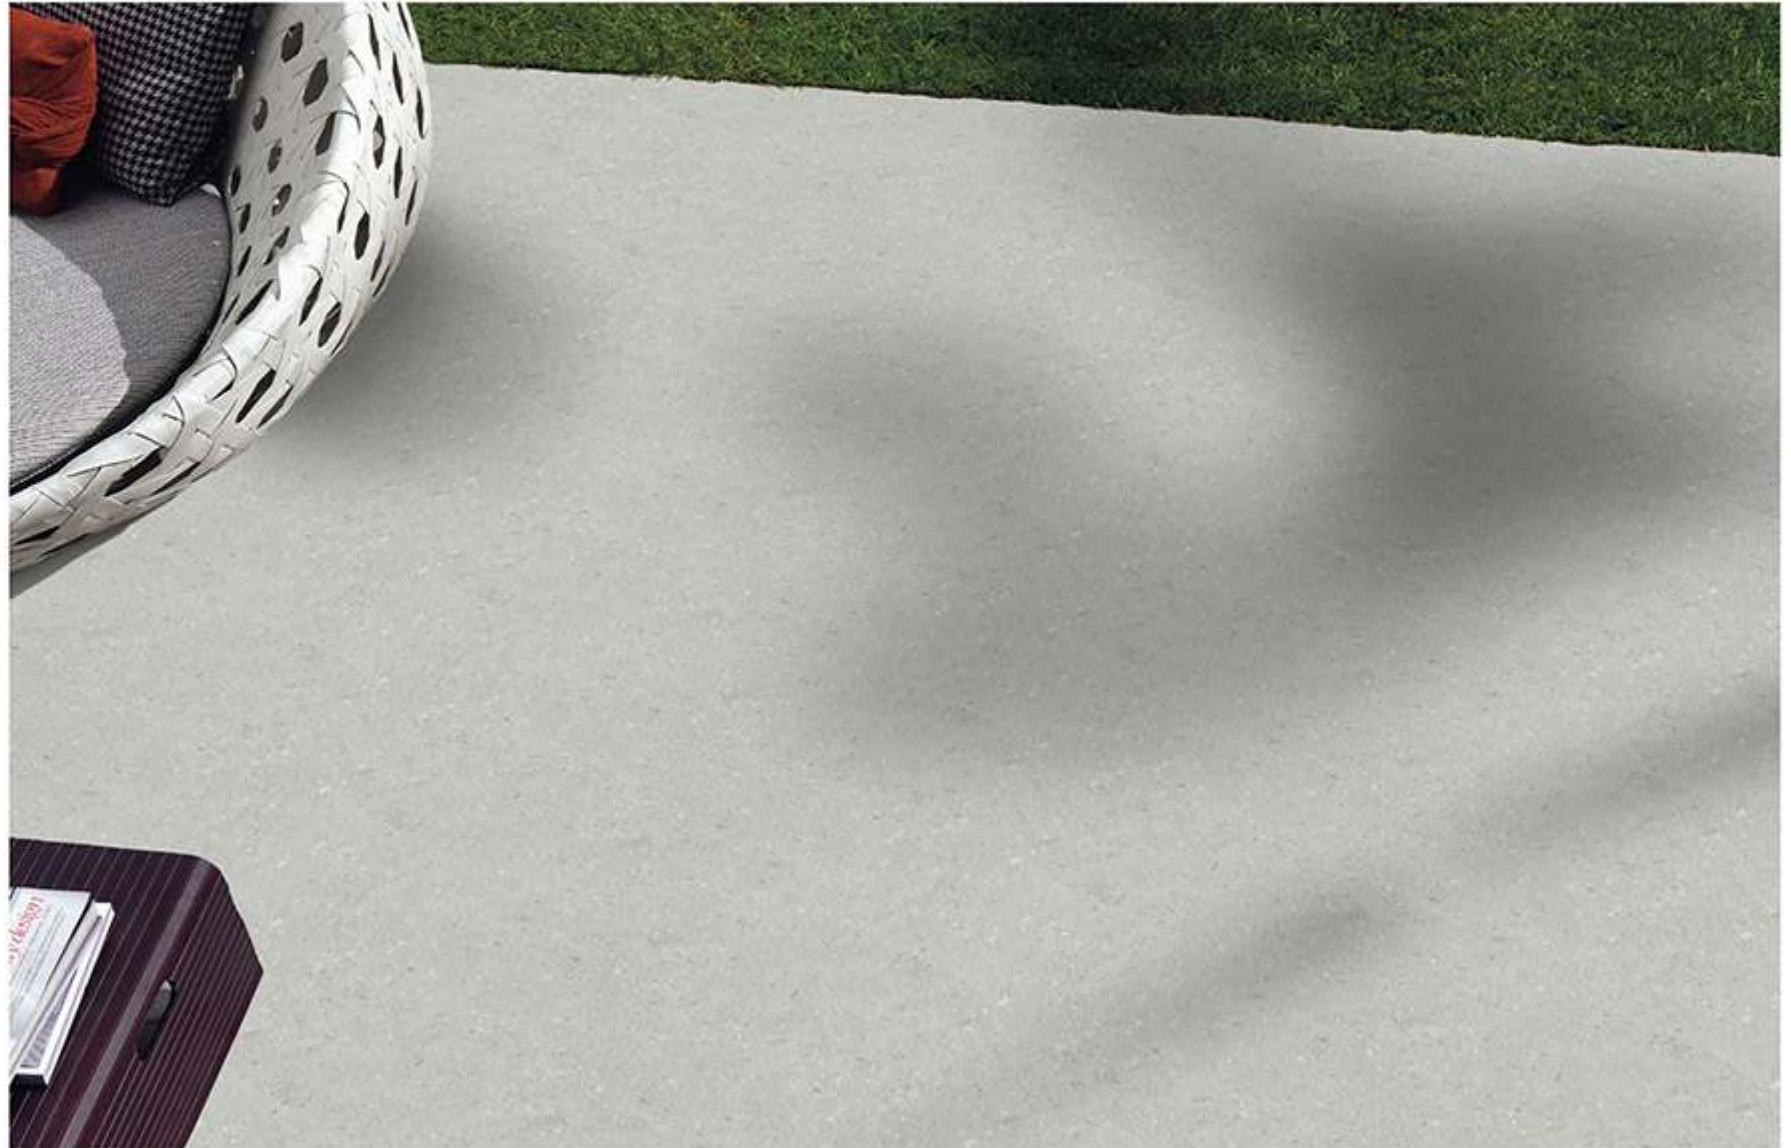

Random
Design

Zero
Maintenance

Eco
Friendly

PLAIN^{SERISE}

400x400MM | VITRIFIED
PARKING TILES

PL-439

Applicable On
Wall & Floor

HD
Clarity