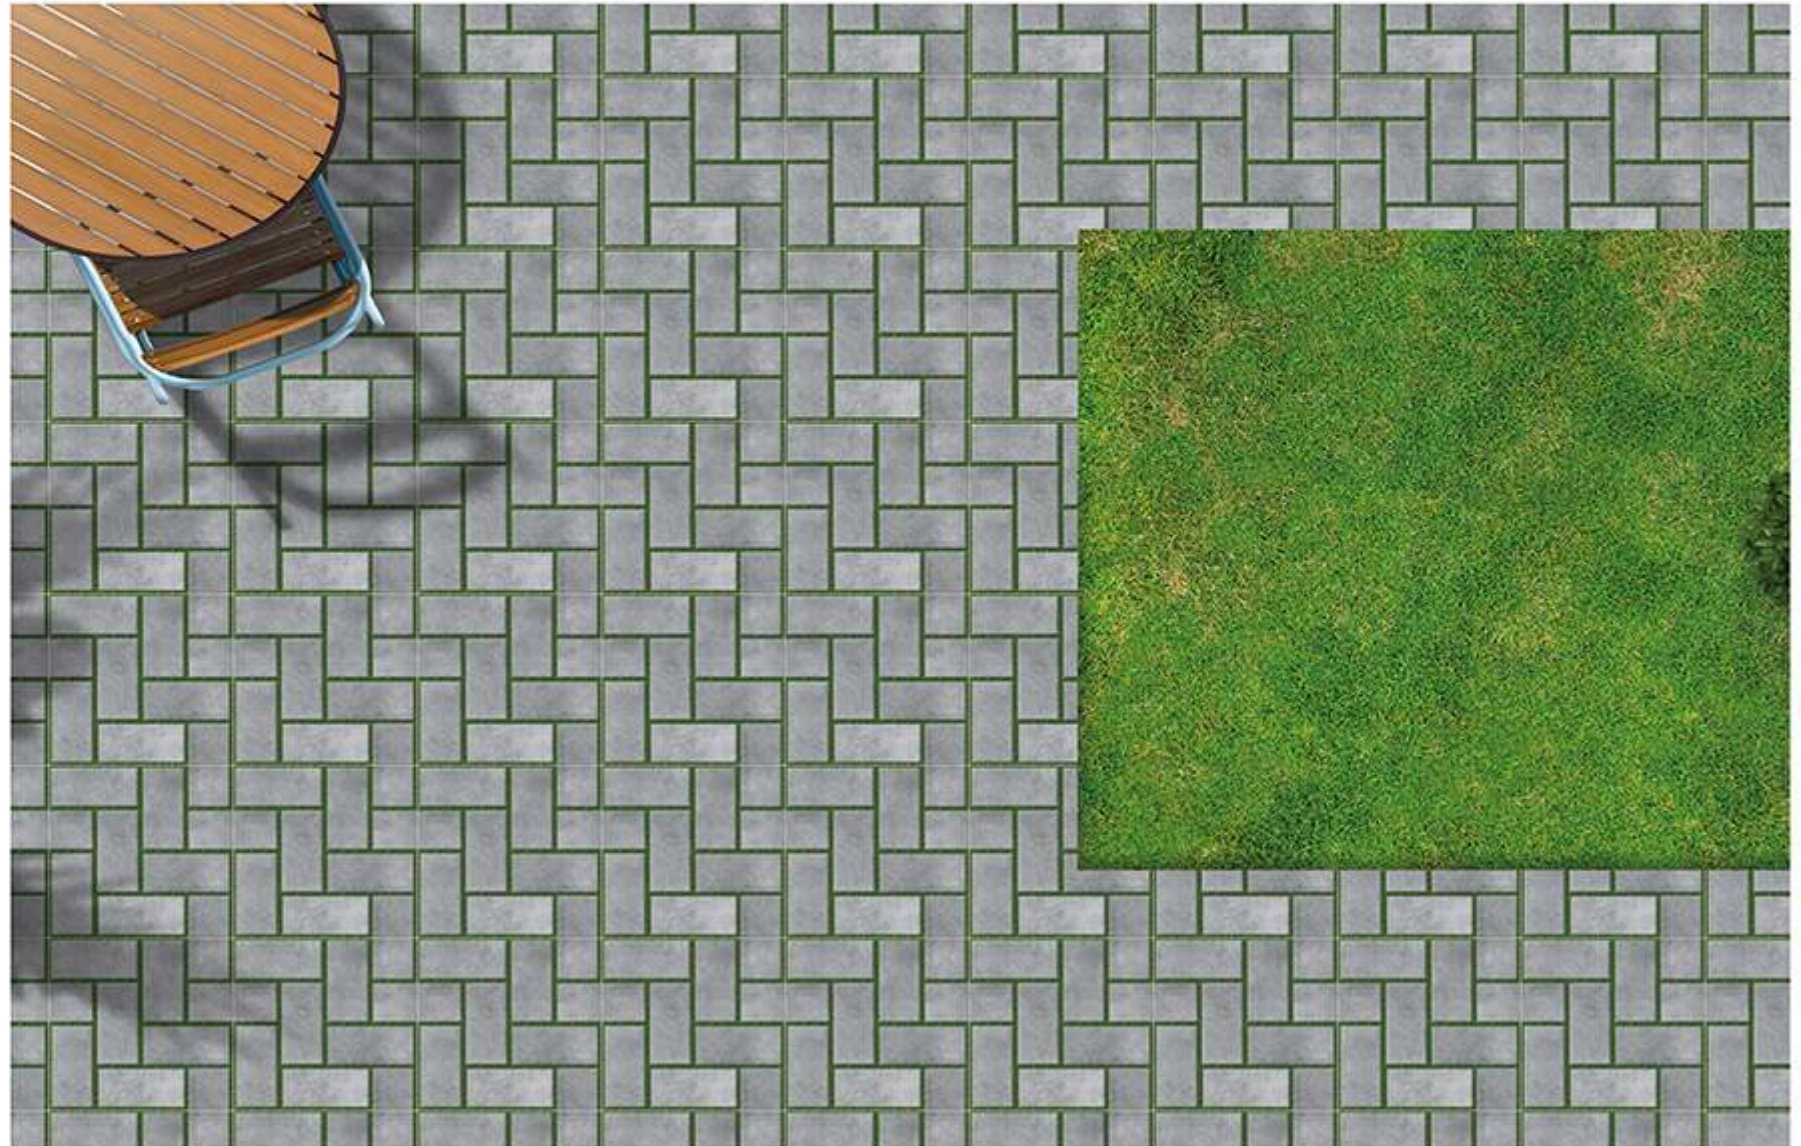

Eco
Friendly

PLAIN^{SERISE}

400x400MM | VITRIFIED
PARKING TILES

PL-428

Applicable On
Wall & Floor

HD
Clarity

Random
Design

Zero
Maintenance