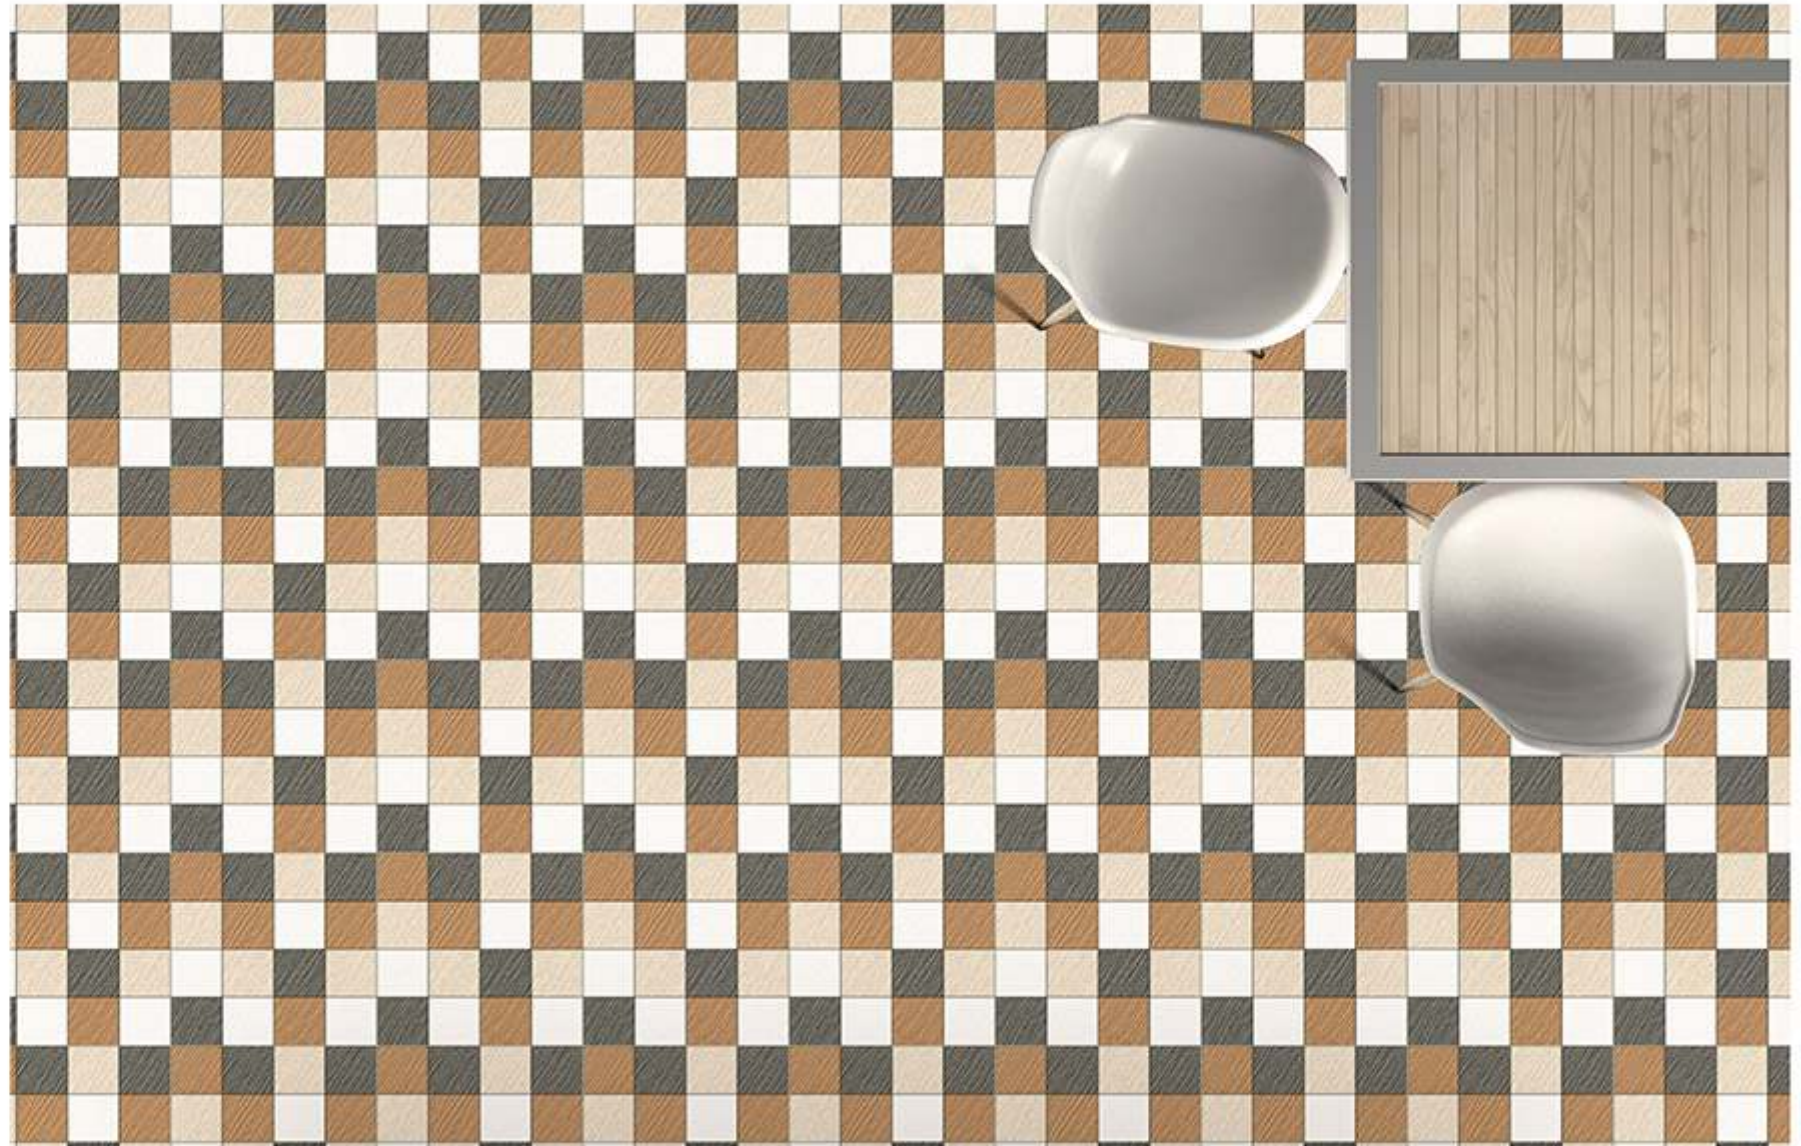

PL-424

-  Applicable On Wall & Floor
-  HD Clarity
-  Random Design
-  Zero Maintenance
-  Eco Friendly

PLAIN^{SERISE}

400x400MM | VITRIFIED
PARKING TILES

PL-425

Applicable On
Wall & Floor

HD
Clarity

Random
Design