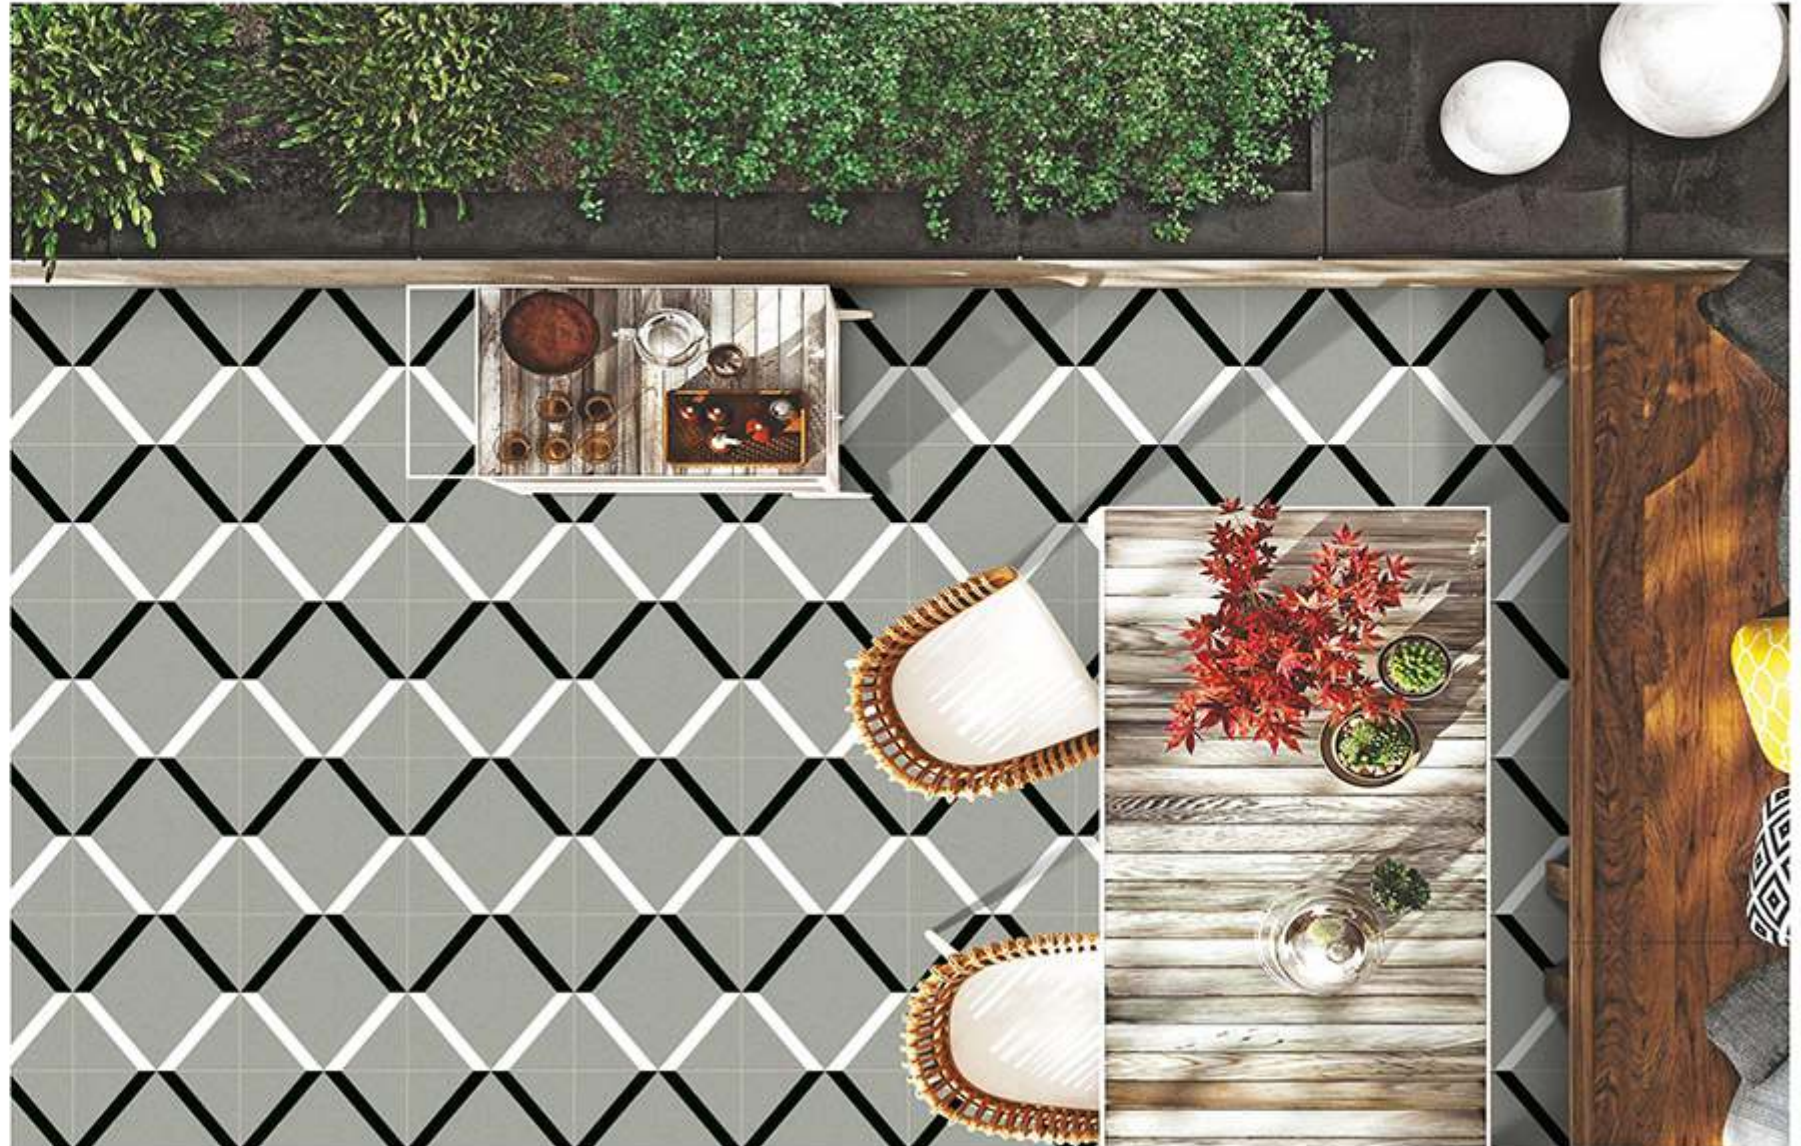

Applicable On
Wall & Floor

HD
Clarity

Random
Design

Zero
Maintenance

Eco
Friendly