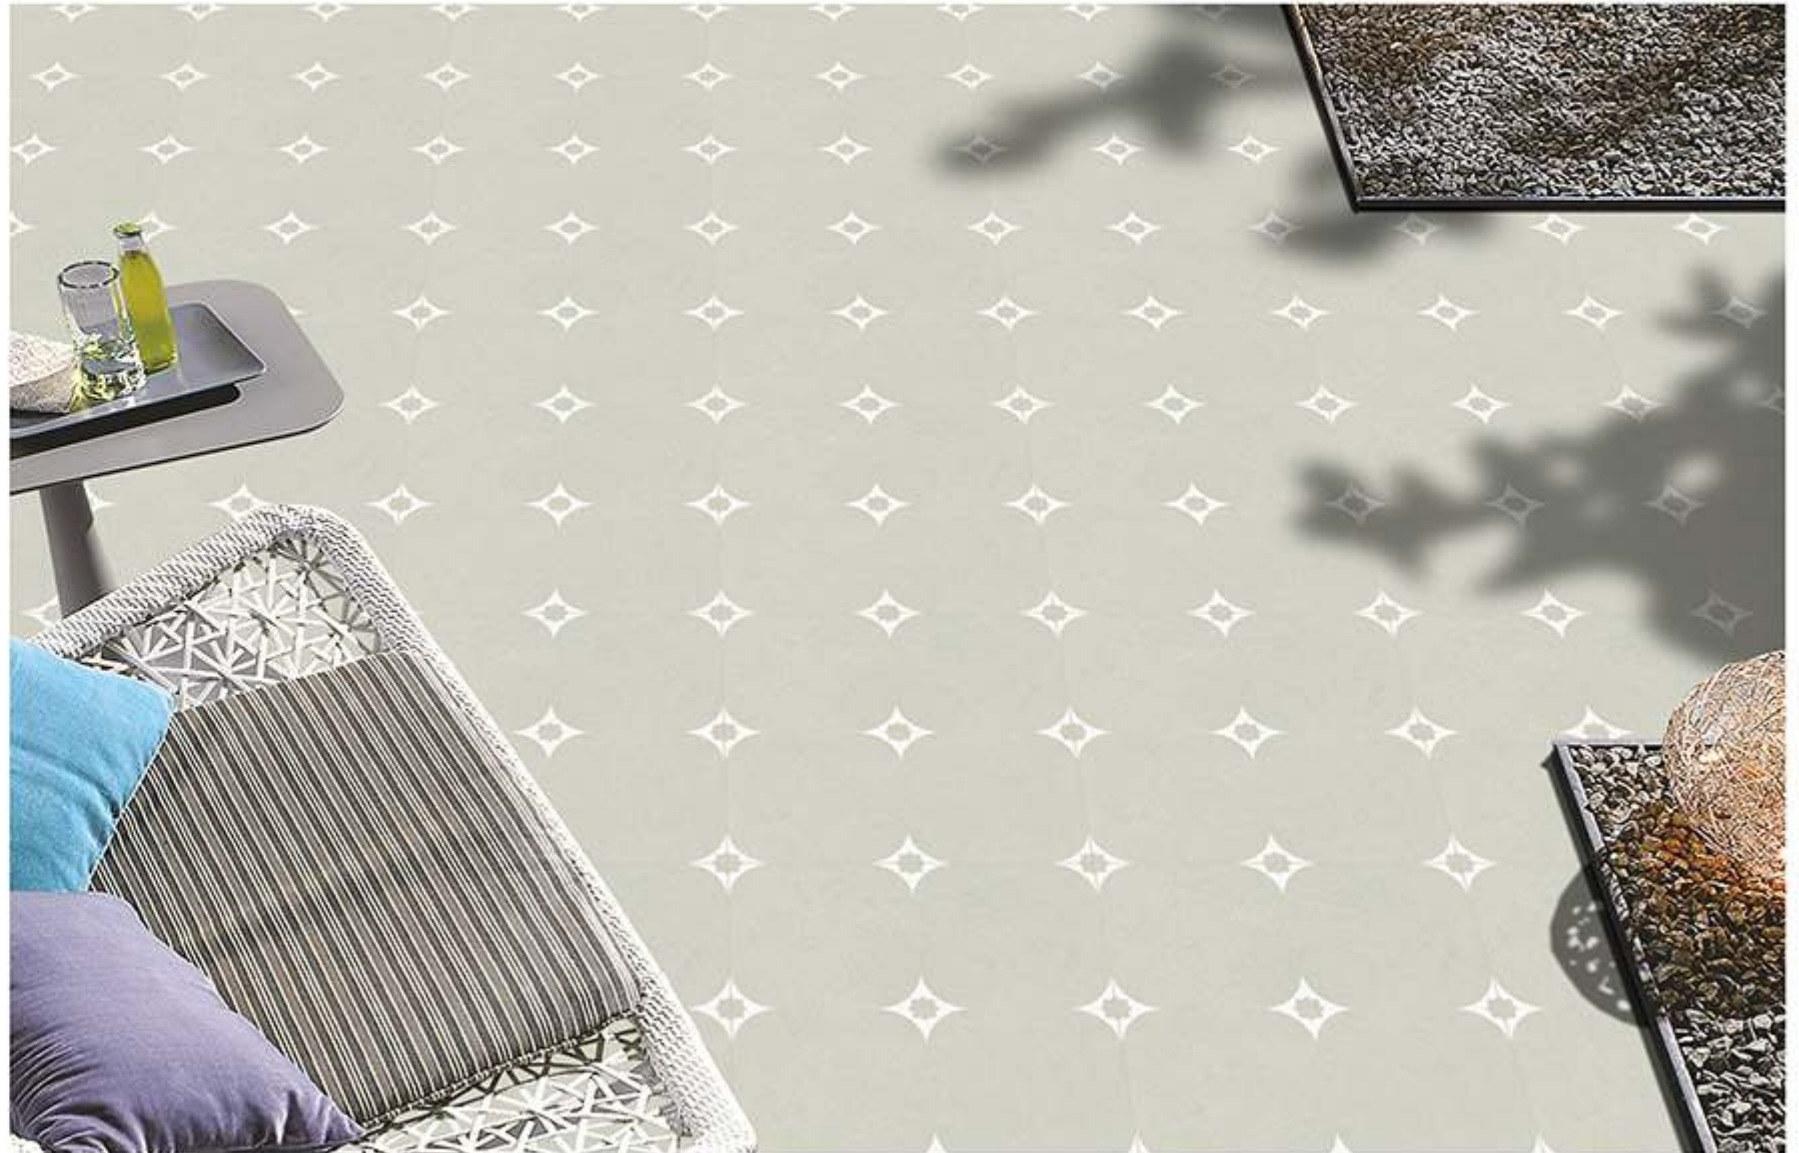

Applicable On
Wall & Floor

HD
Clarity

Random
Design

Zero
Maintenance

Eco
Friendly

PLAIN SERISE

400x400MM | VITRIFIED
PARKING TILES

PL-445