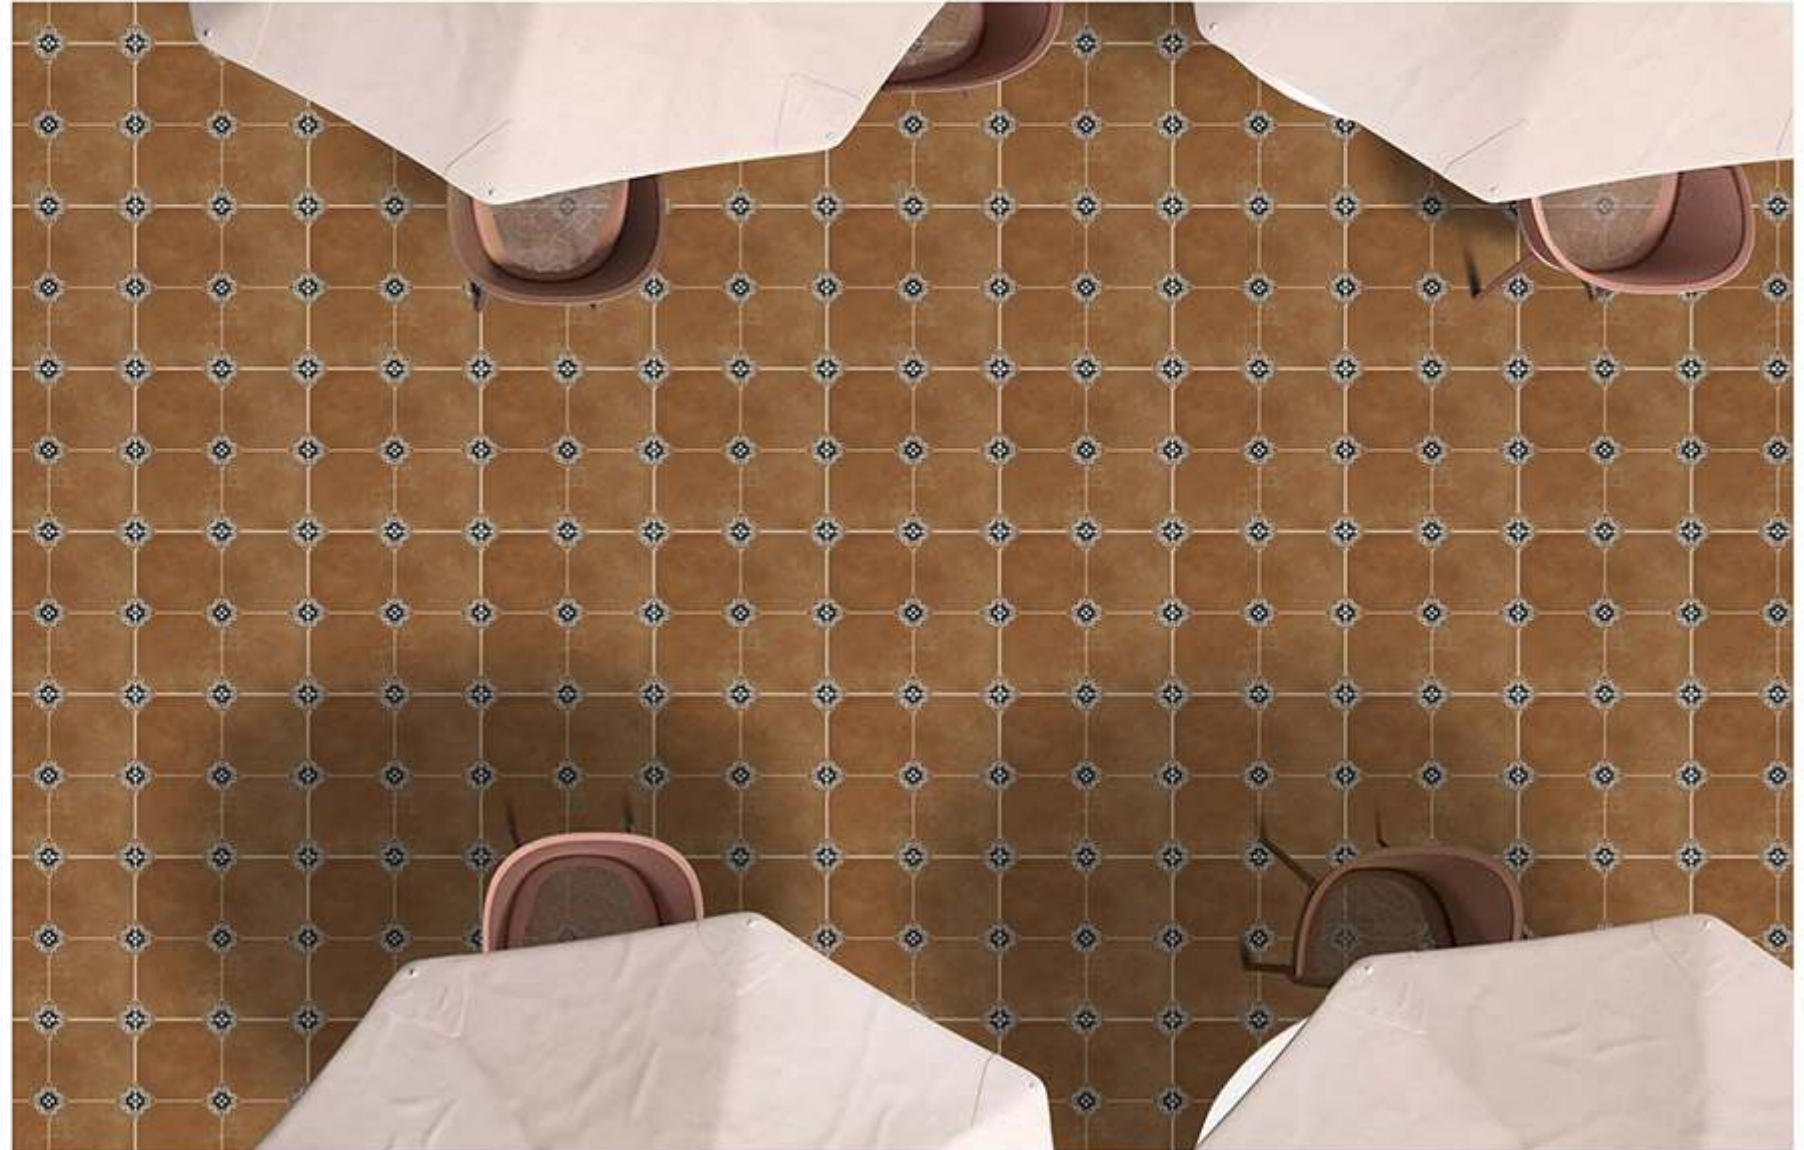

Applicable On
Wall & Floor

HD
Clarity

Random
Design

Zero
Maintenance

Eco
Friendly

PLAIN^{SERISE}

400x400MM | VITRIFIED
PARKING TILES

PL-446